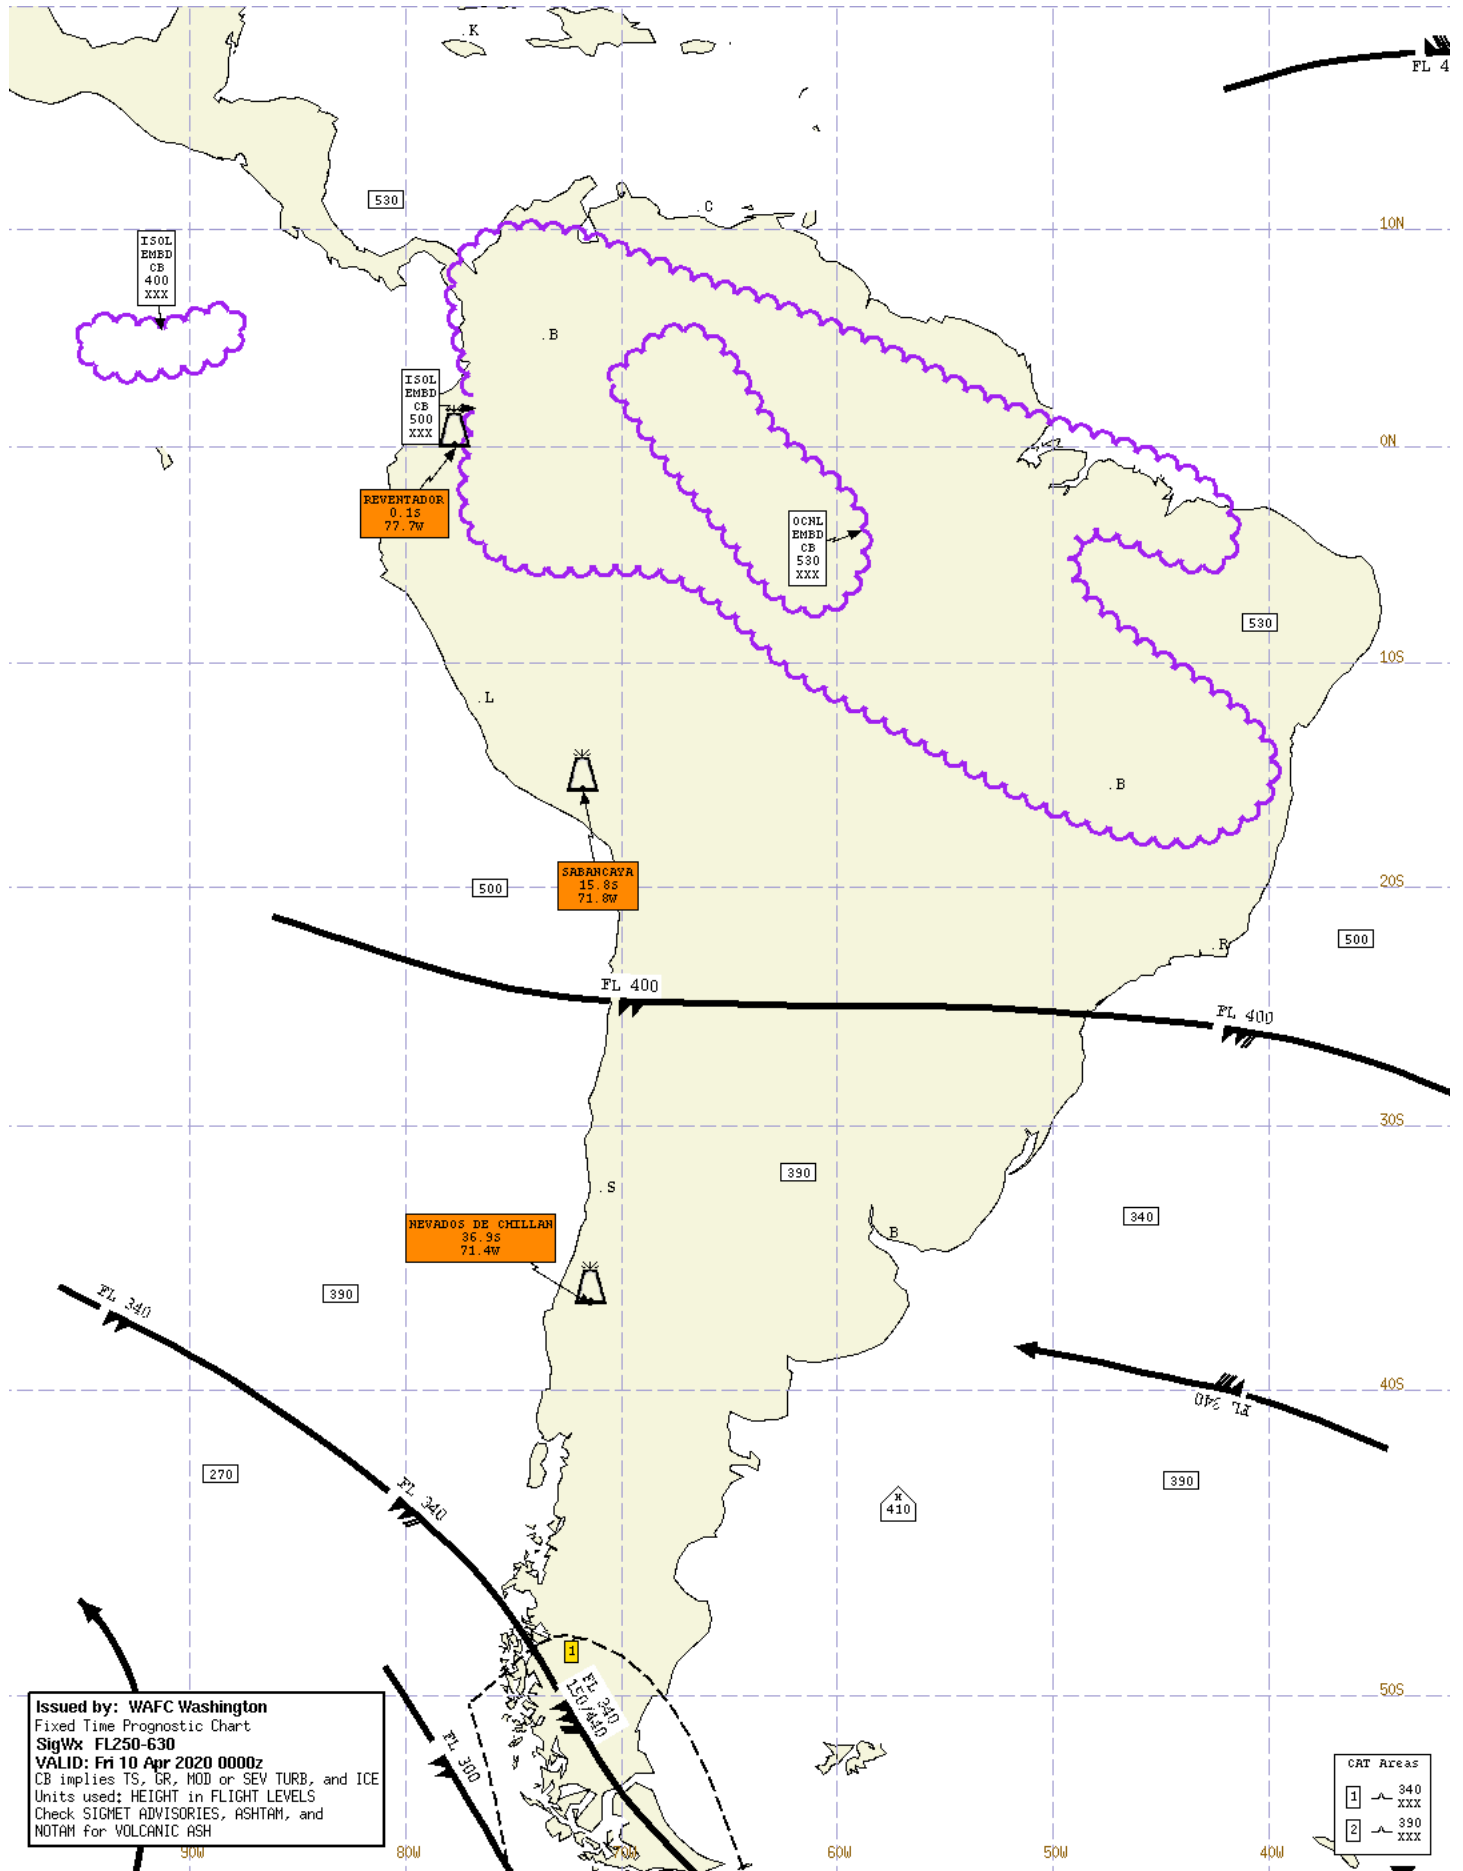

SigWx WAFC Washington SouthAmerica FL250-630 Fri 10 Apr 2020 0000z

Issued by: WAFC Washington
Fixed Time Prognostic Chart
SigWx FL250-630
VALID: Fri 10 Apr 2020 0000z
CB implies TS, GR, MOD or SEV TURB, and ICE
Units used: HEIGHT in FLIGHT LEVELS
Check SIGMET ADVISORIES, ASHTAM, and
NOTAM for VOLCANIC ASH

CRT Areas	
1	340 XXXX
2	390 XXXX