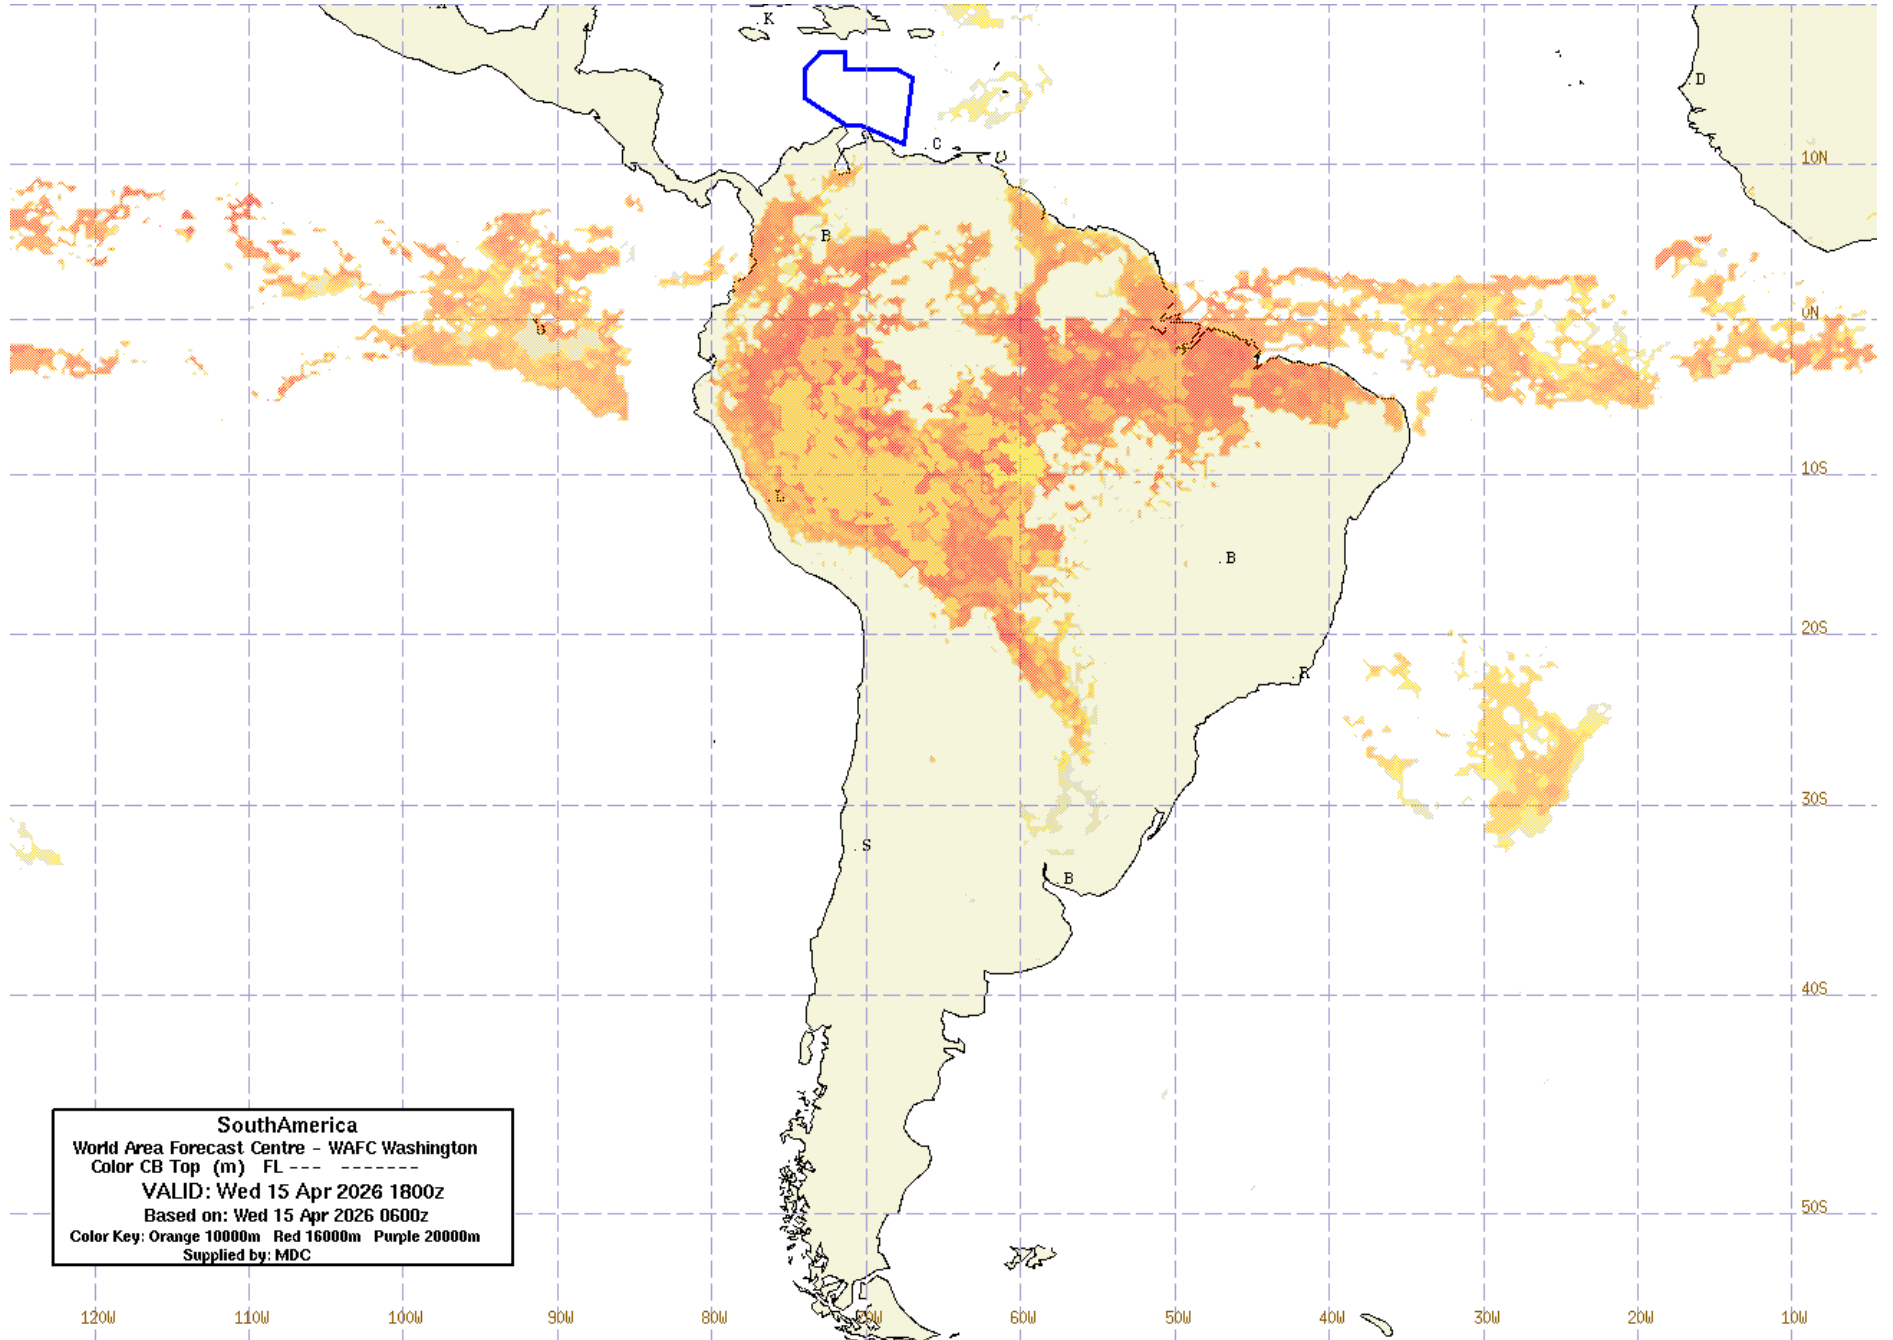

CB TOP WAFC Washington SouthAmerica H+12 Wed 15 Apr 2026 0600z

SouthAmerica
World Area Forecast Centre - WAFC Washington
Color CB Top (m) FL - - - - -
VALID: Wed 15 Apr 2026 1800z
Based on: Wed 15 Apr 2026 0600z
Color Key: Orange 10000m Red 16000m Purple 20000m
Supplied by: MDC