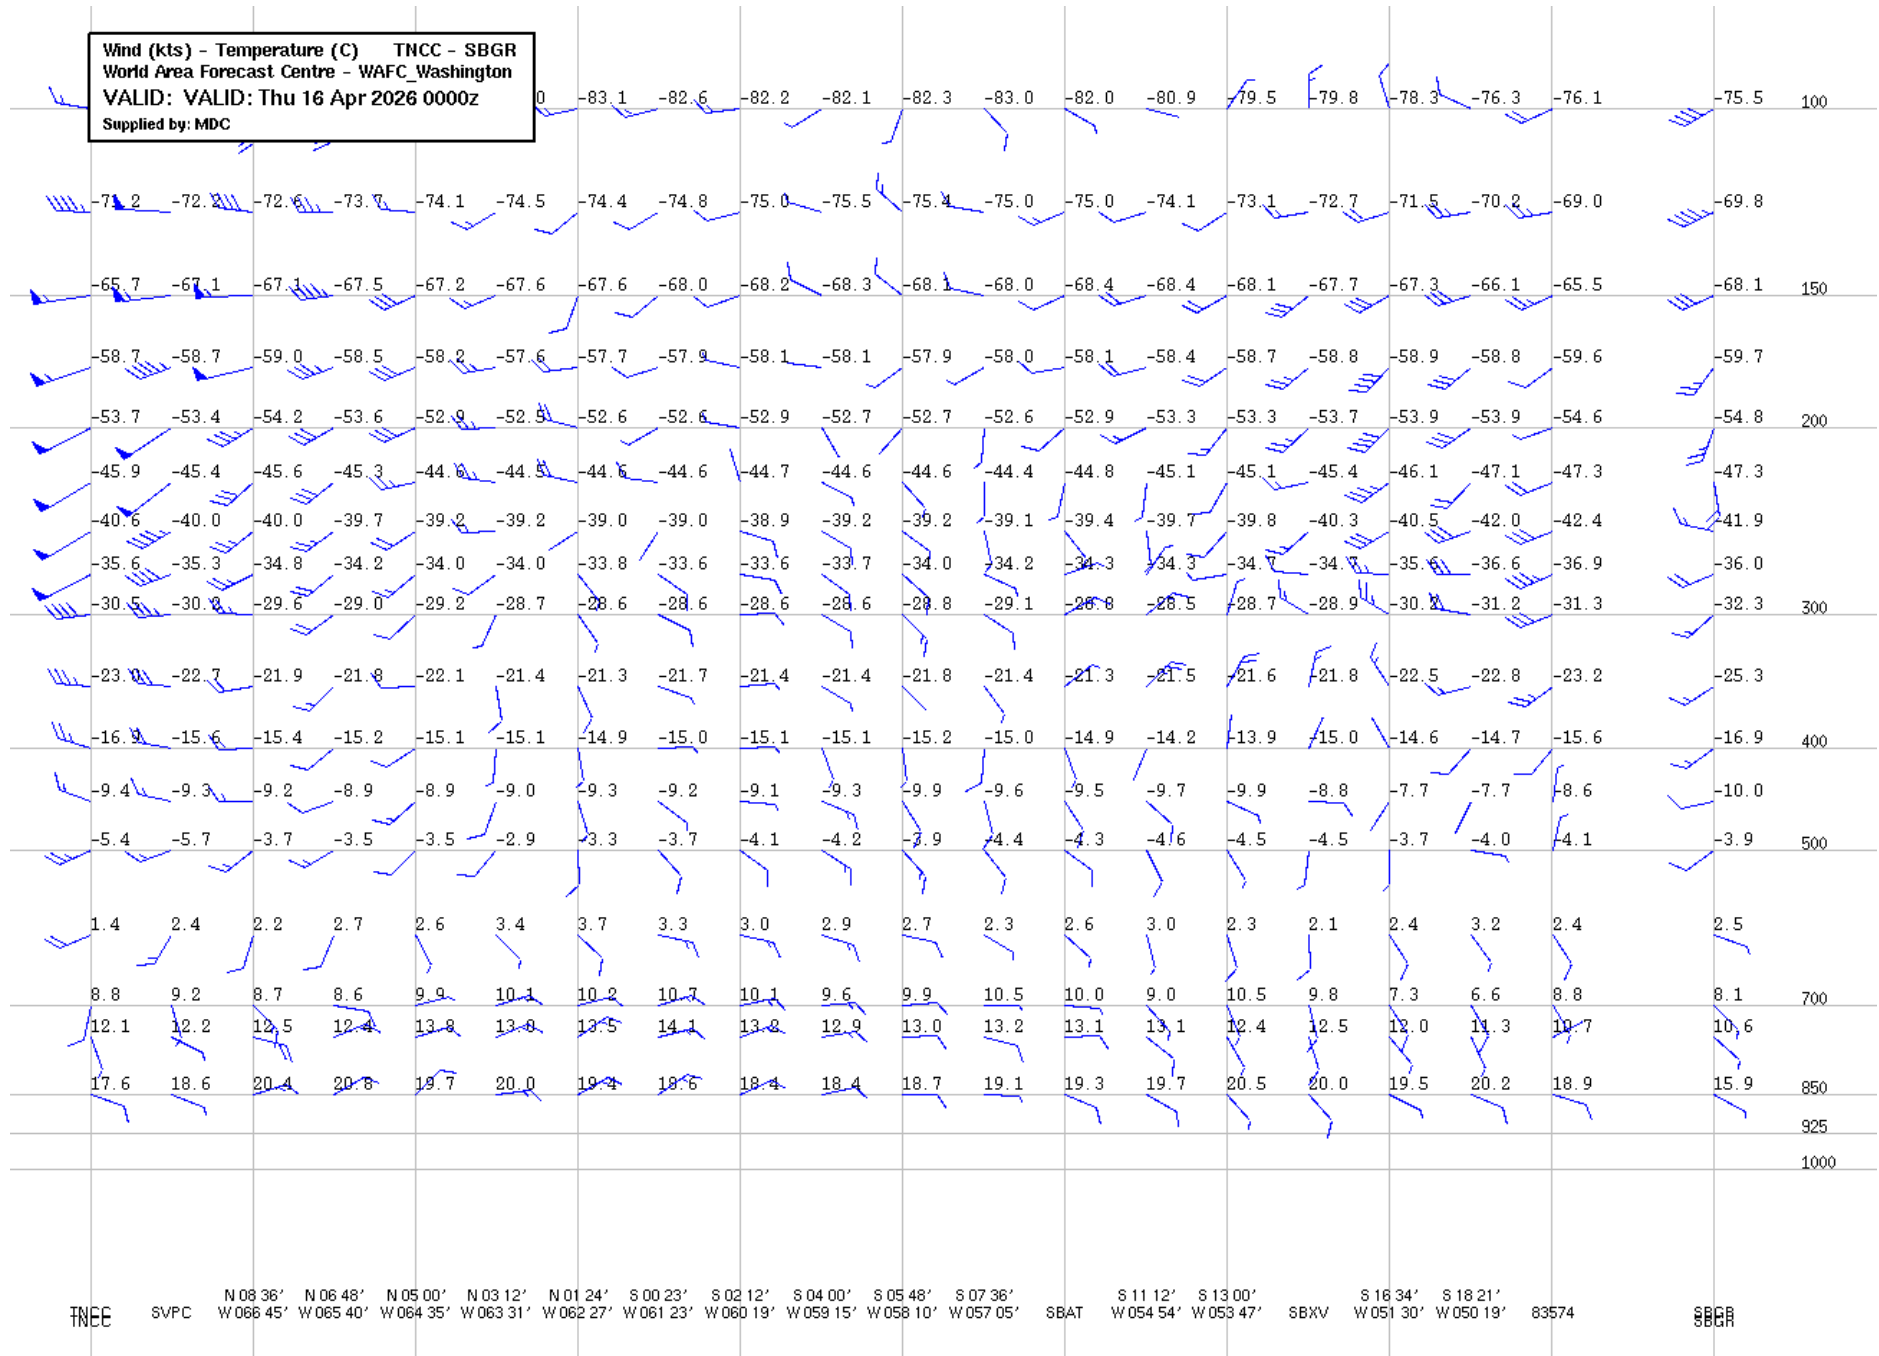

CrossSection WAFC Washington TNCC-SBGR WindTemp.(Kts-DegC) H+12 Thu 16 Apr 2026 0000z

Wind (kts) - Temperature (C) TNCC - SBGR
World Area Forecast Centre - WAFC_Washington
VALID: VALID: Thu 16 Apr 2026 0000z
Supplied by: MDC