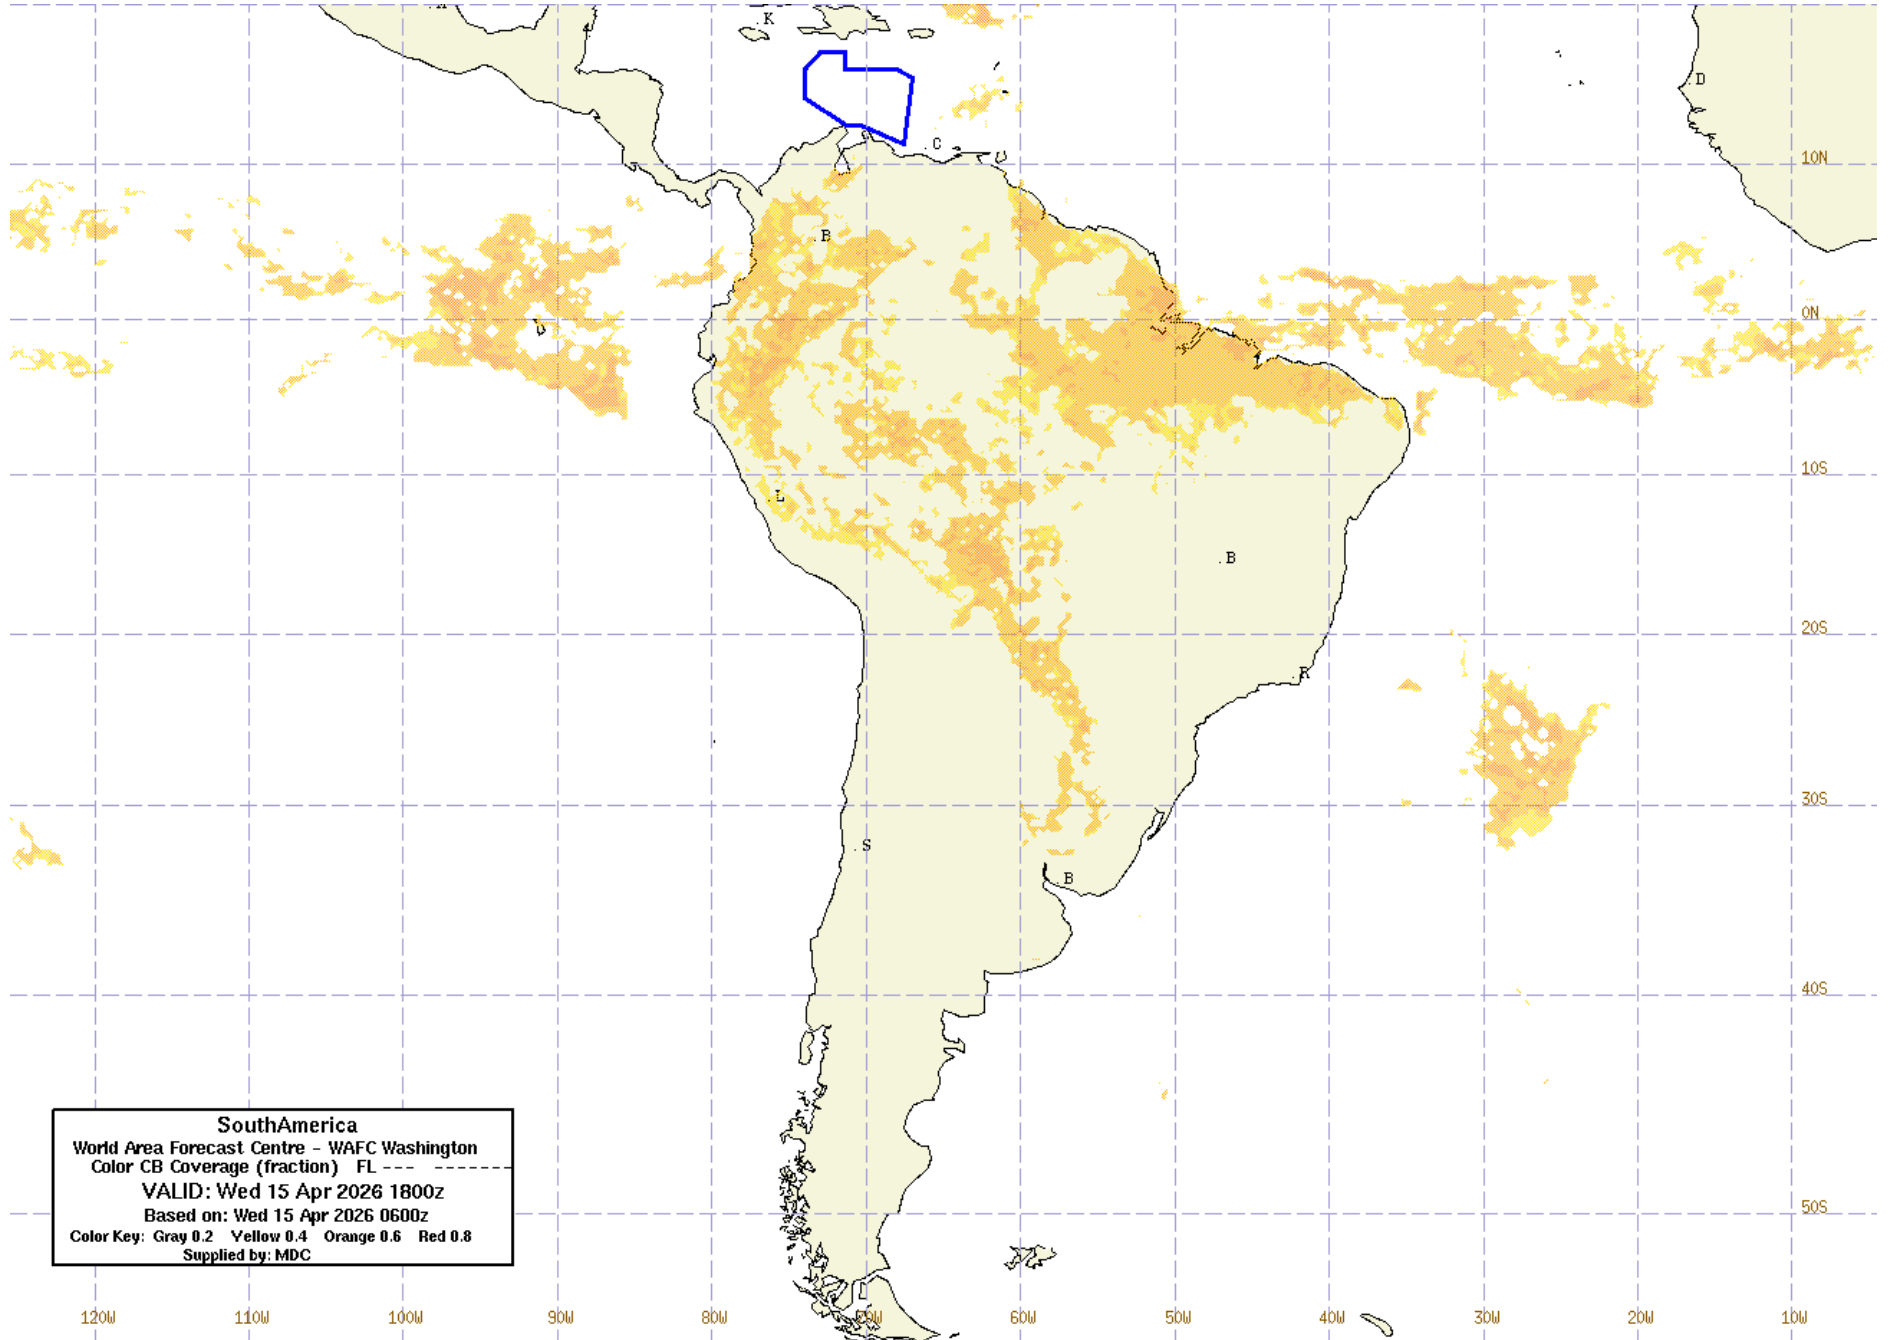

CB HOREXT WAFC Washington SouthAmerica H+12 Wed 15 Apr 2026 0600z