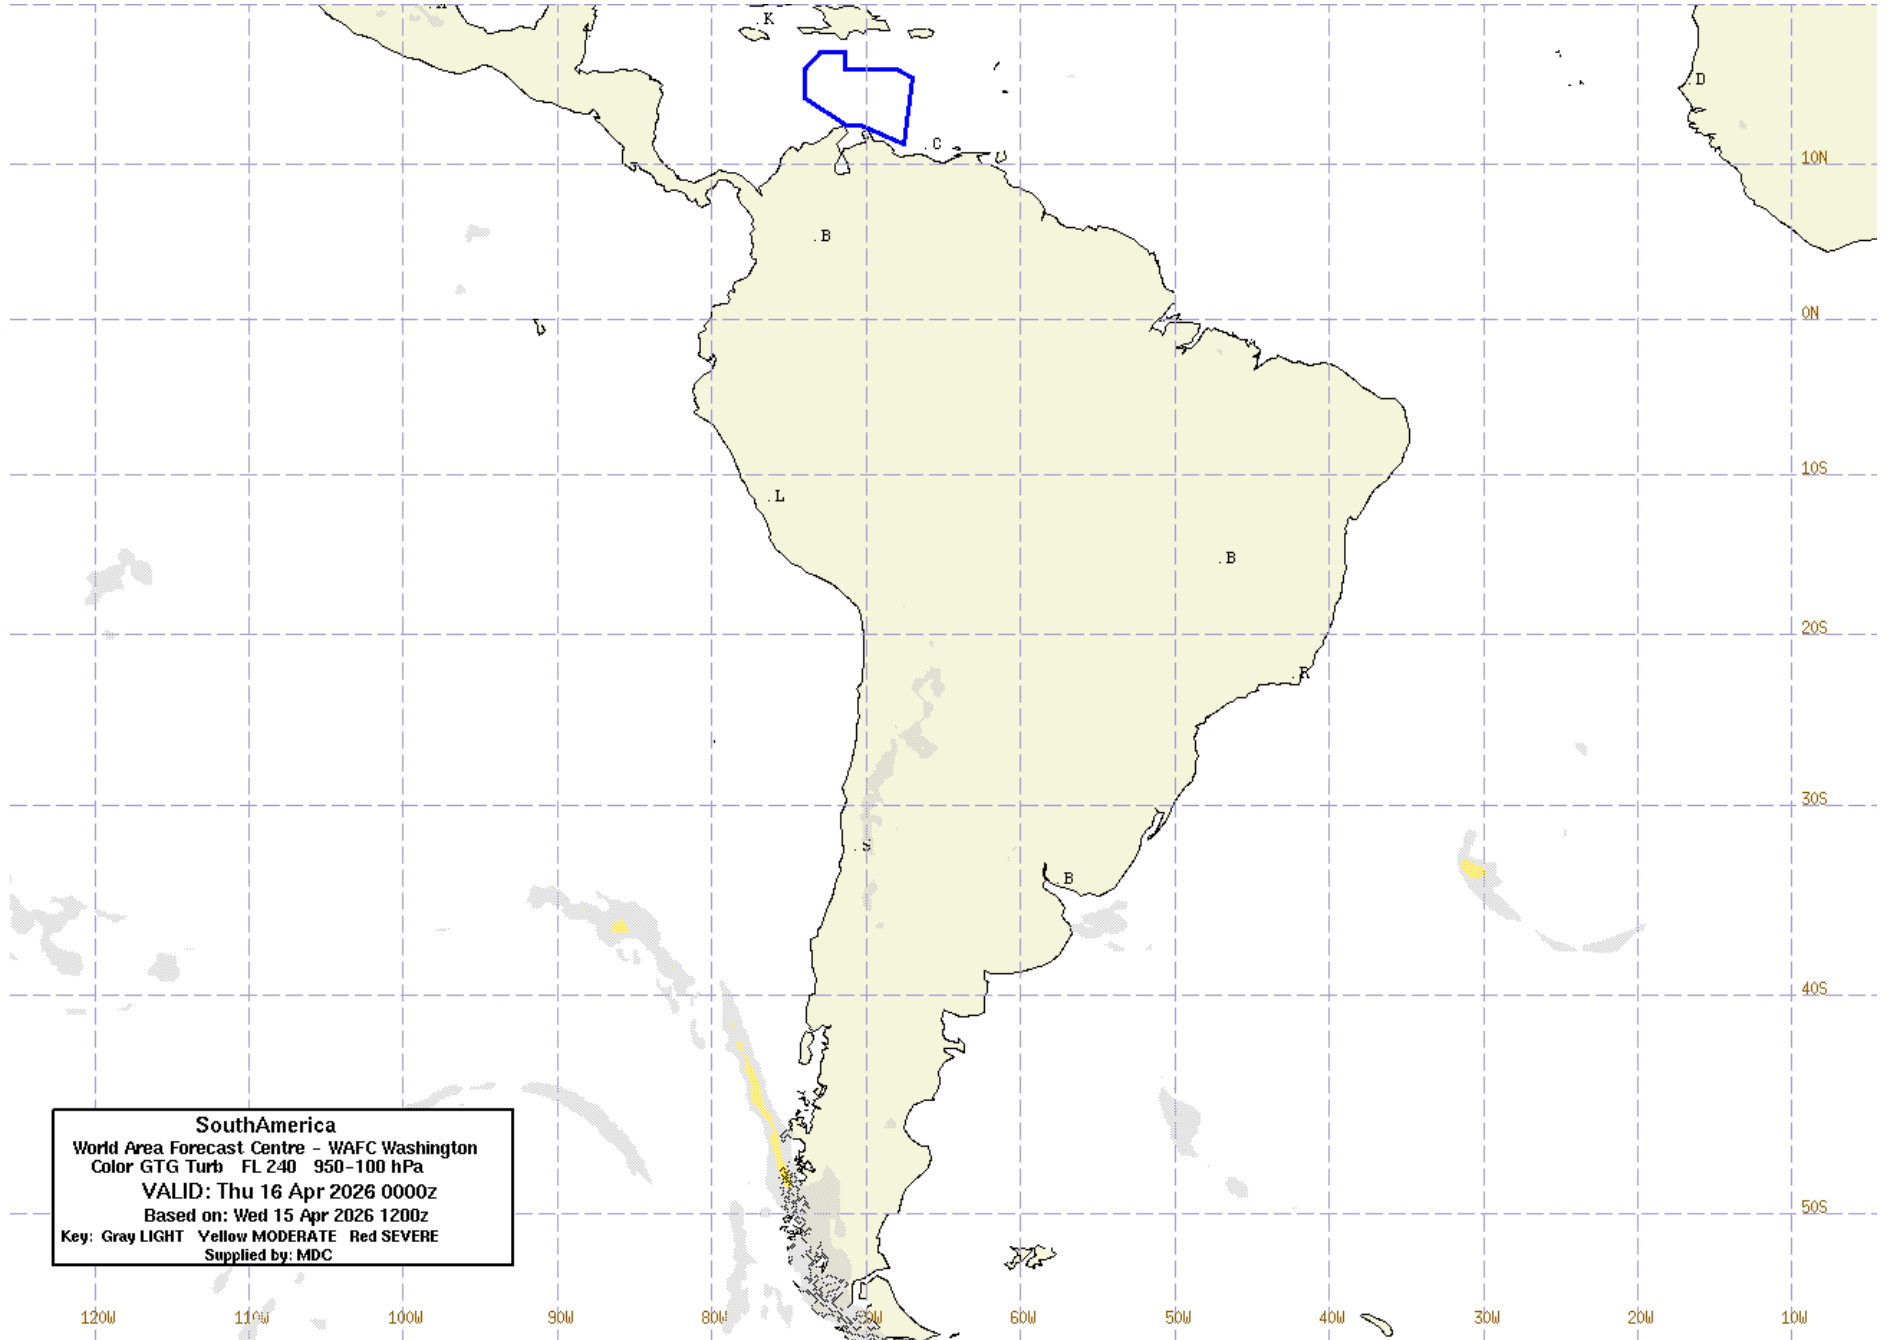

GTGTURB WAFC Washington SouthAmerica FL240 H+12 Wed 15 Apr 2026 1200z