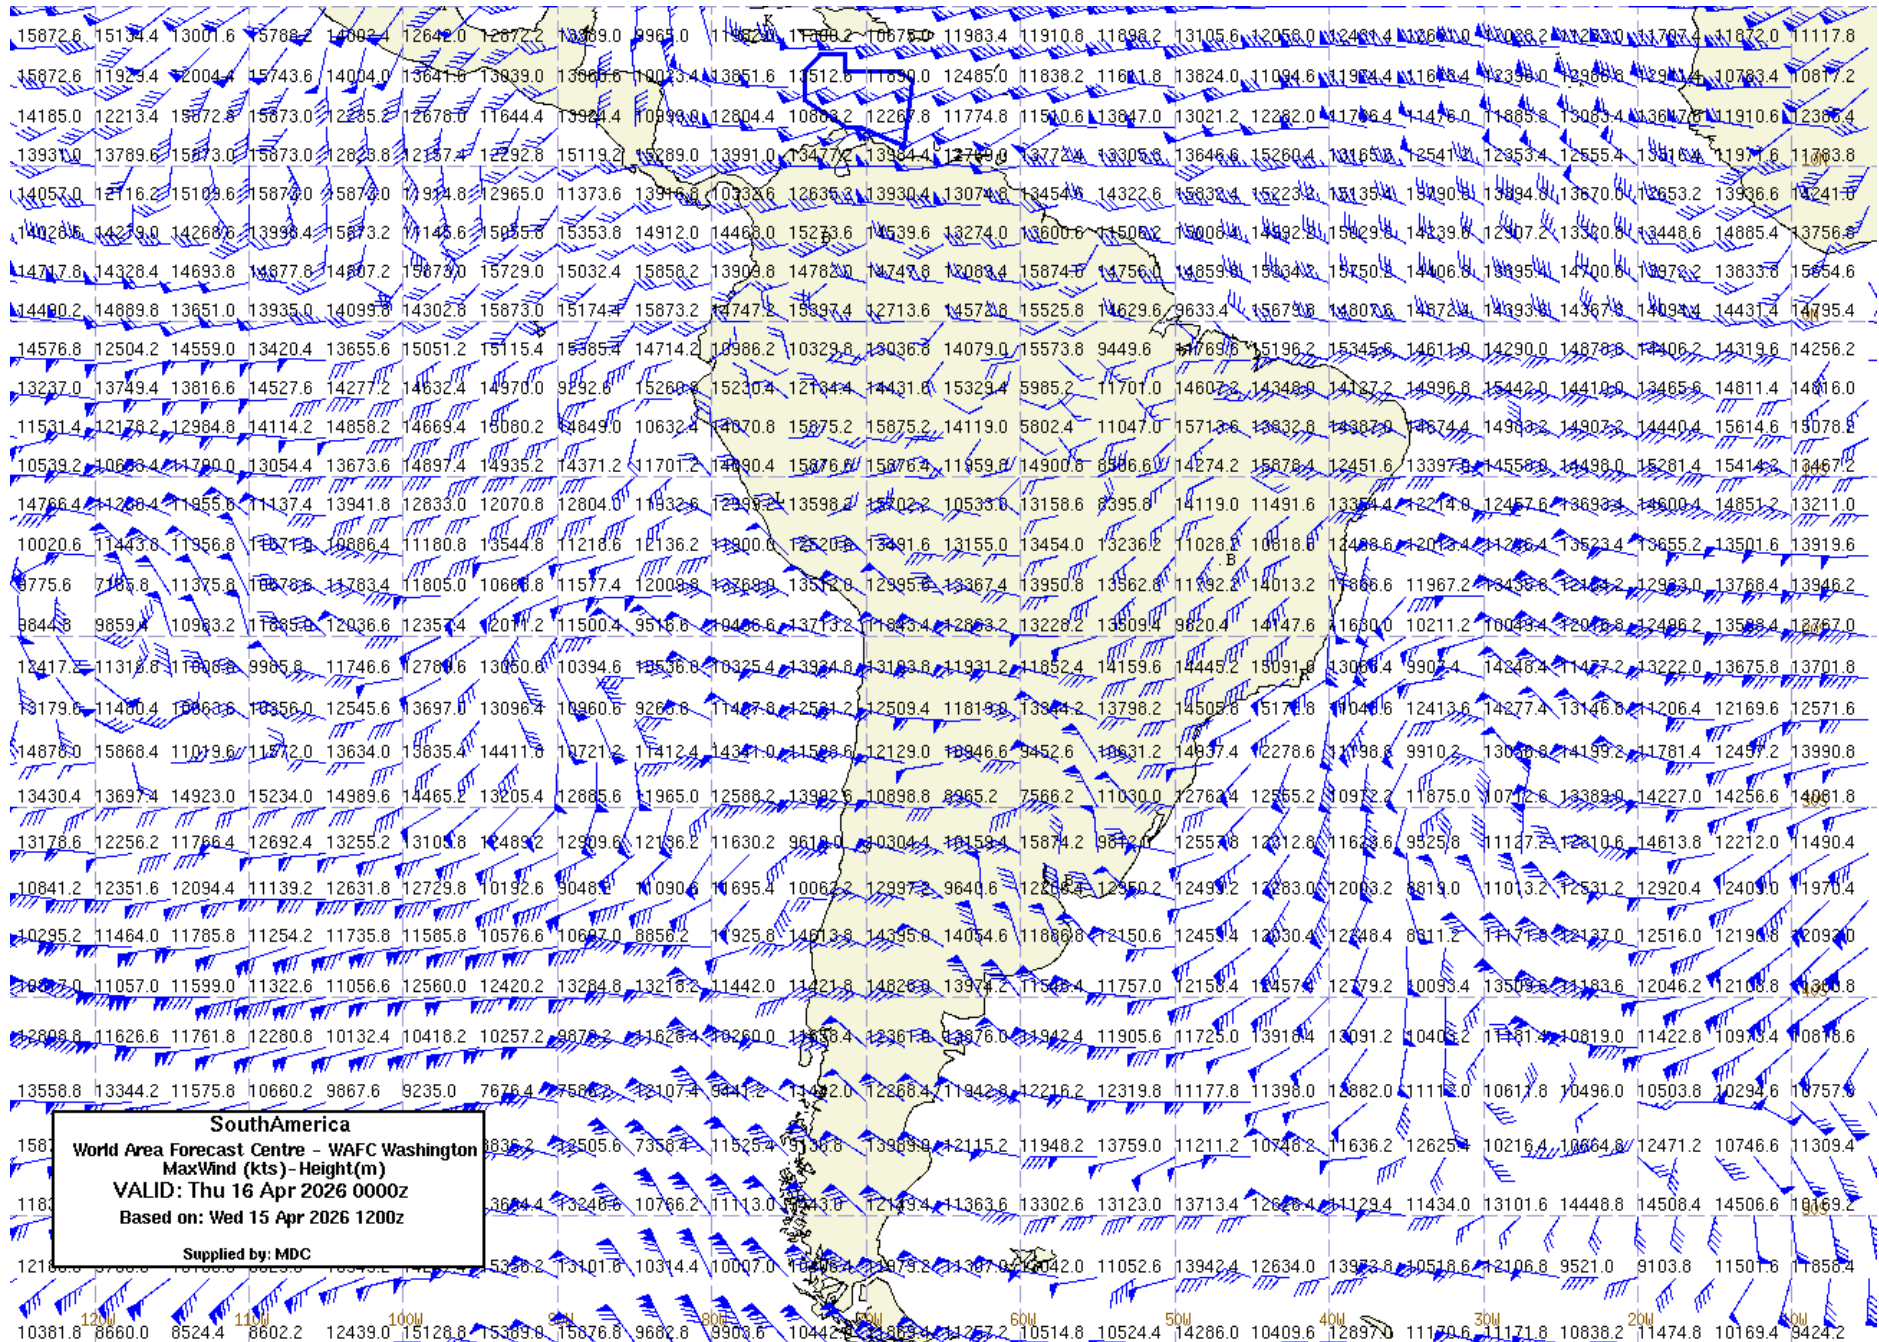

MaxWind-Height WAFc Washington SouthAmerica H+12 Wed 15 Apr 2026 1200z