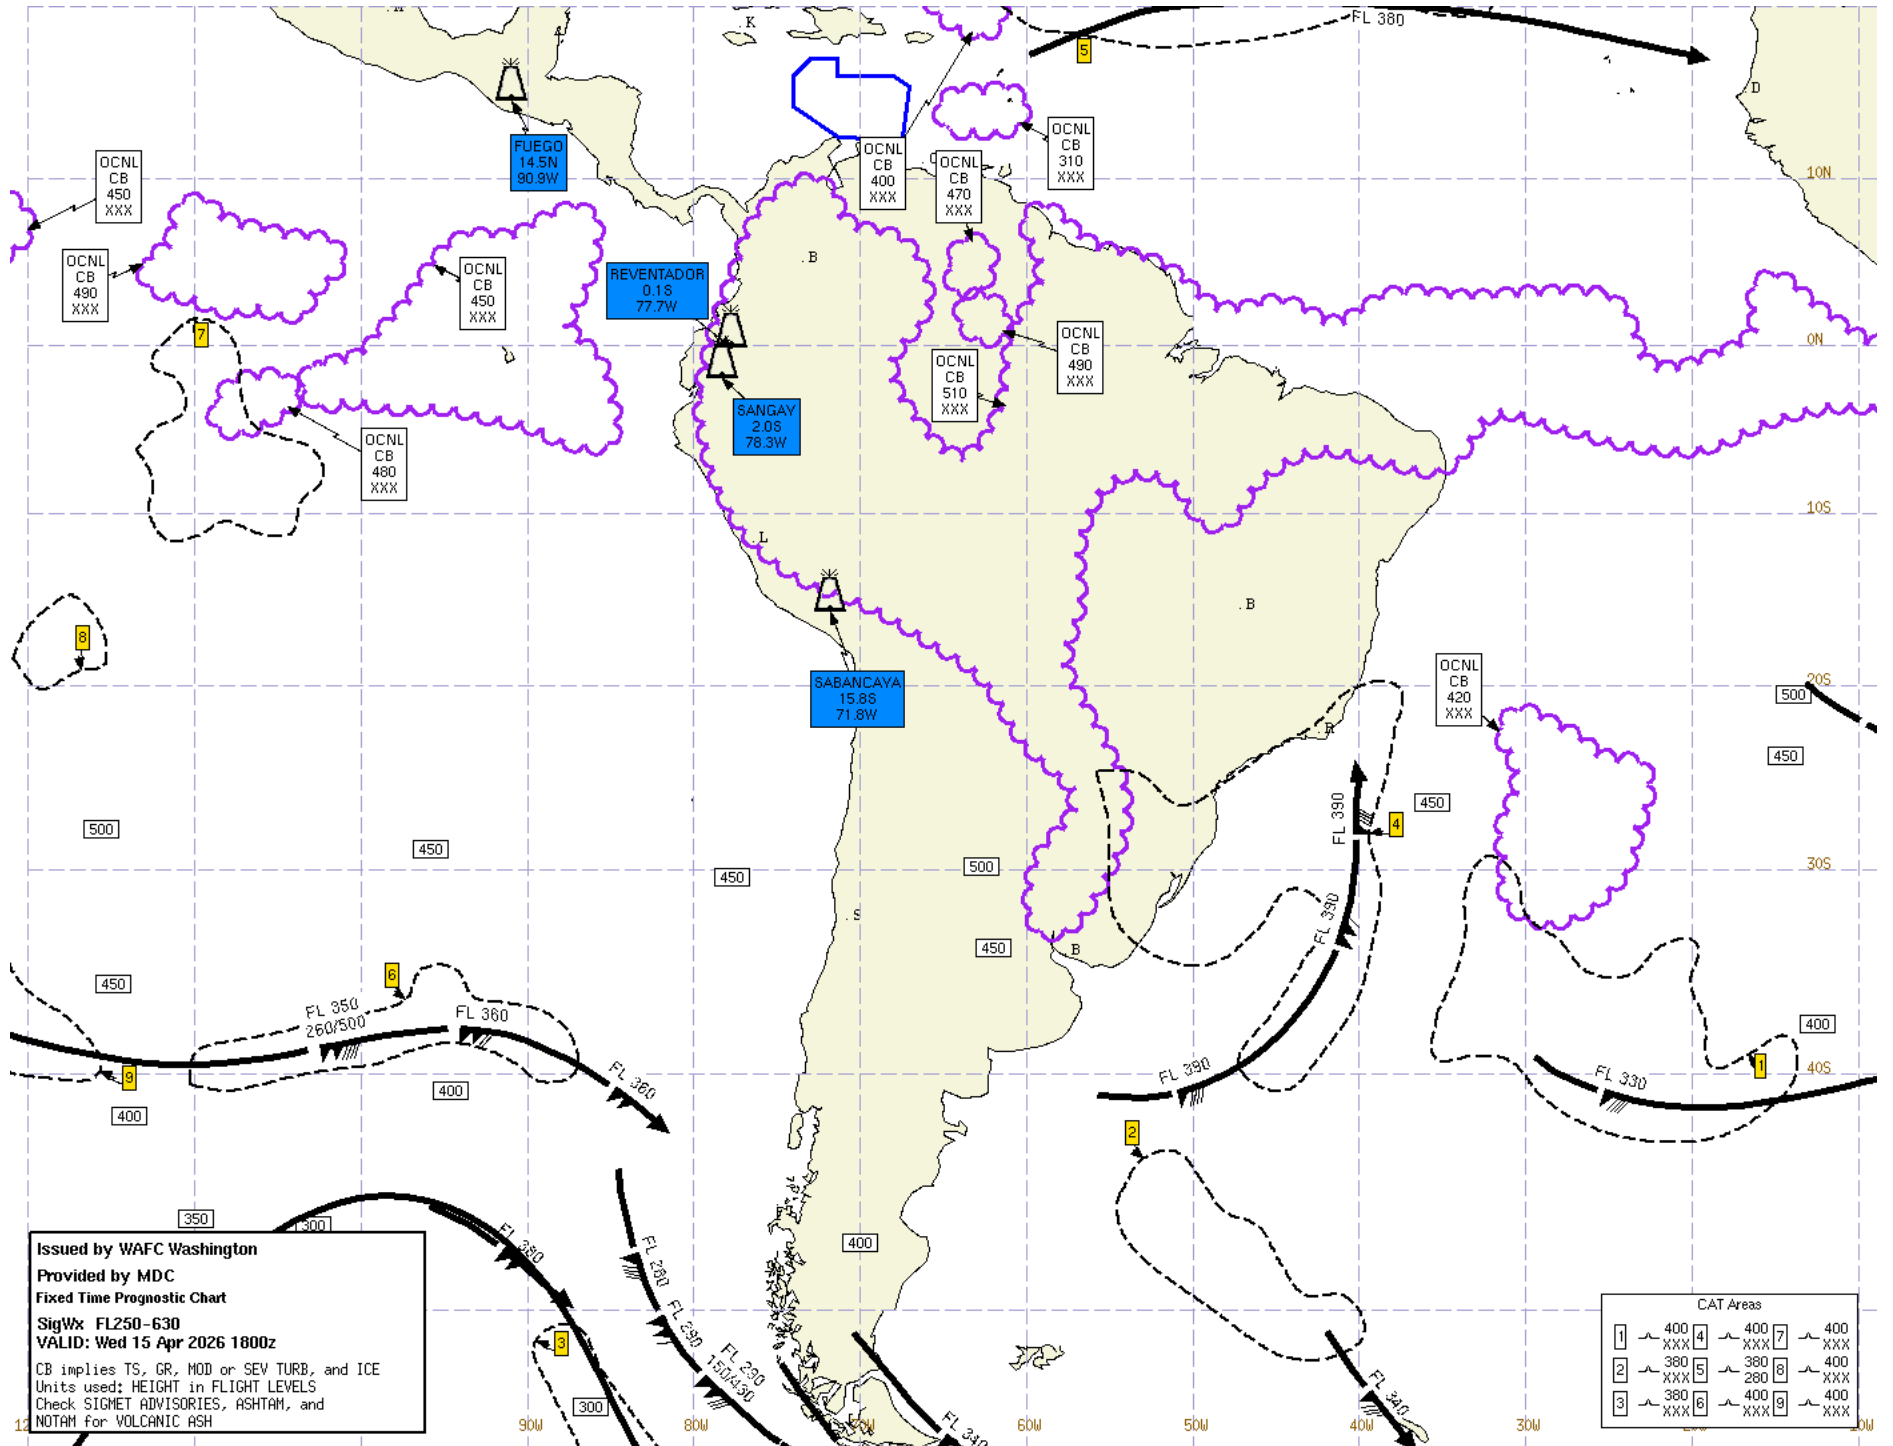

SigWx WAFC Washington SouthAmerica FL250-630 Wed 15 Apr 2026 1800z