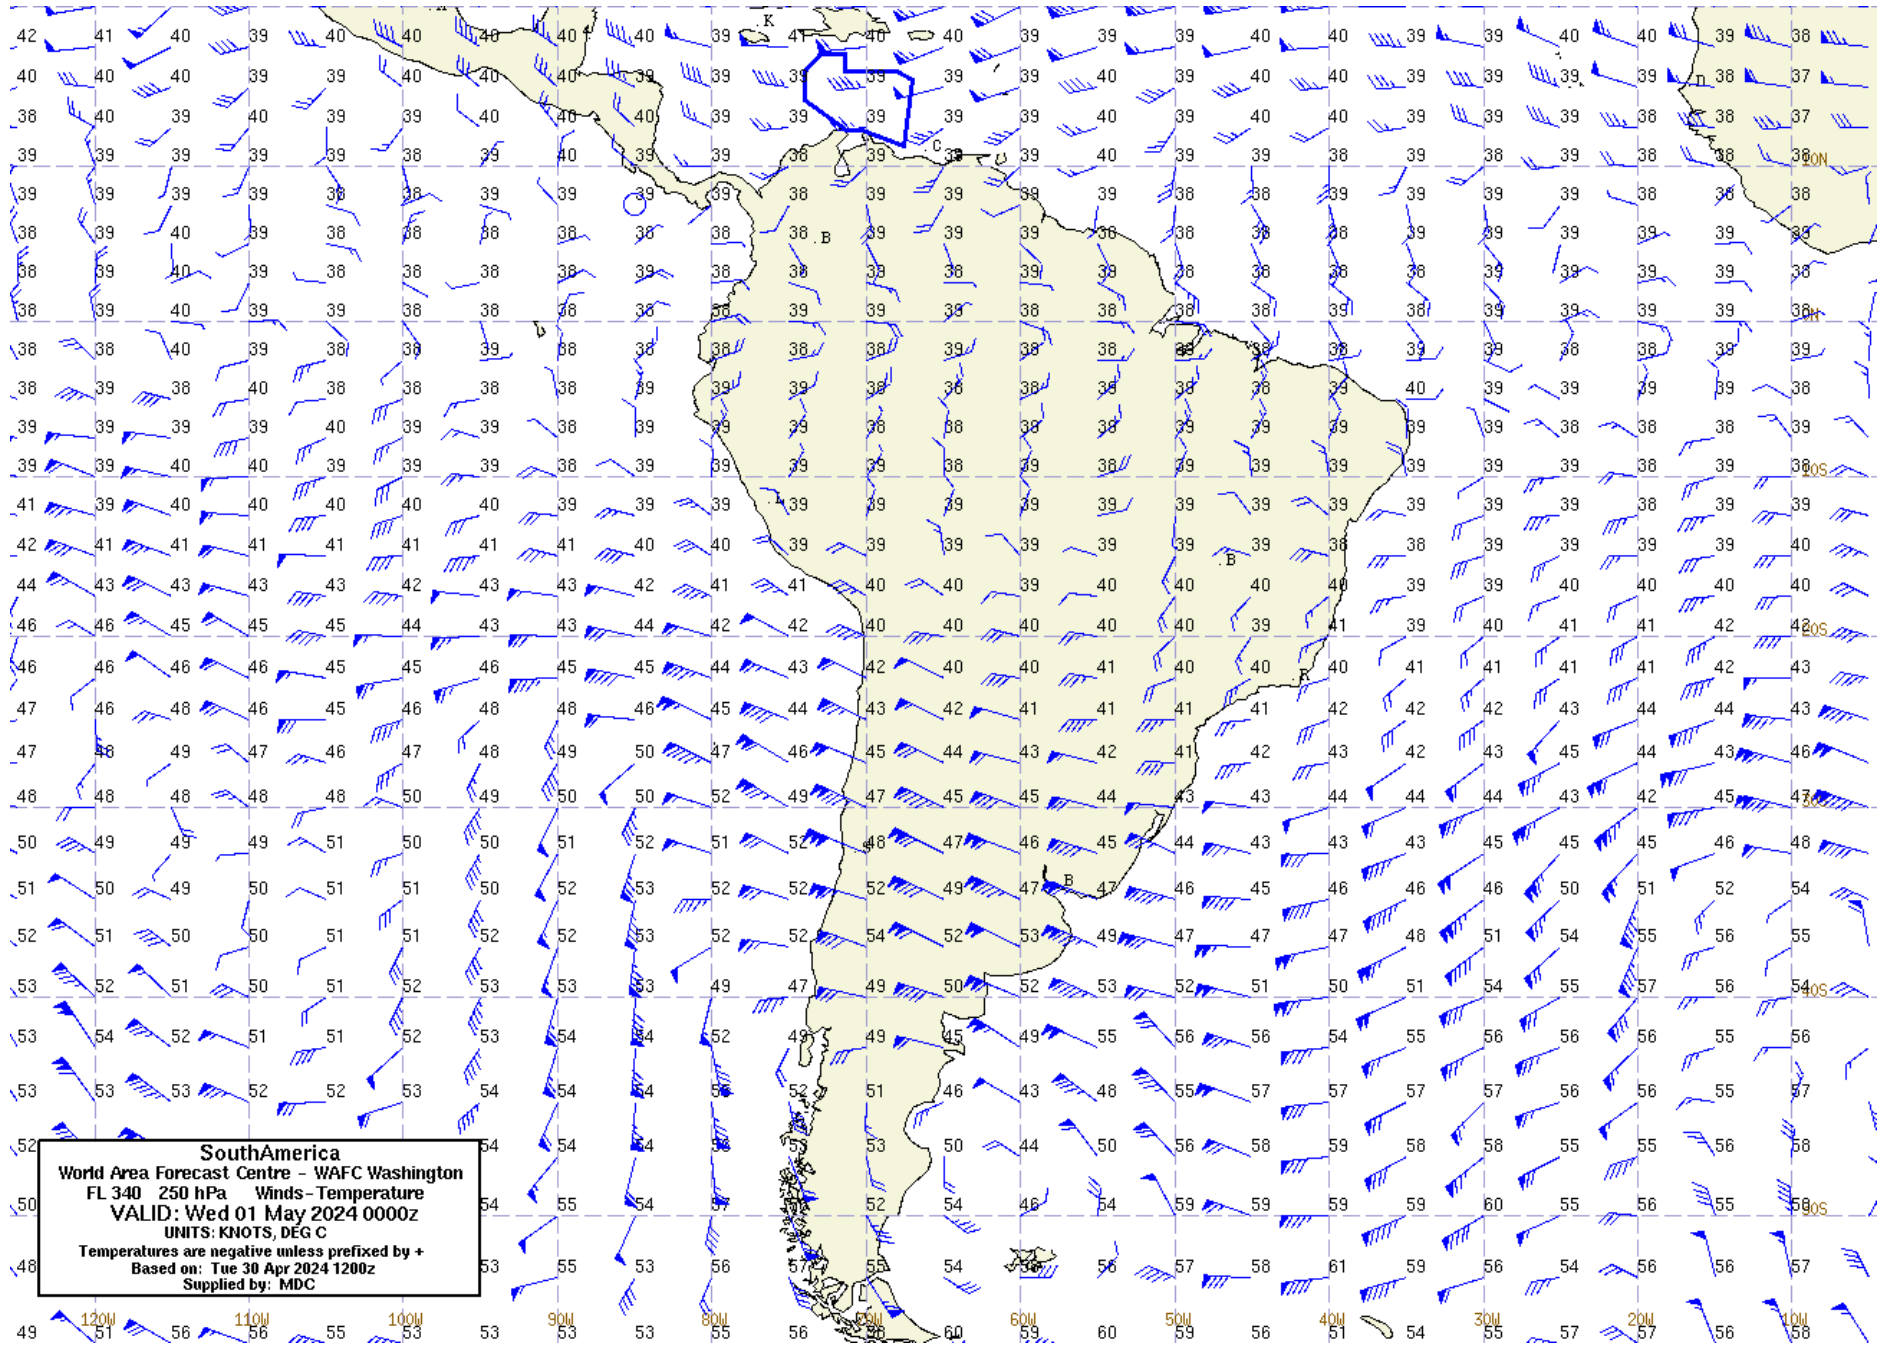

WindTemp WAFC Washington SouthAmerica FL340 H+12 Wed 01 May 2024 0000z