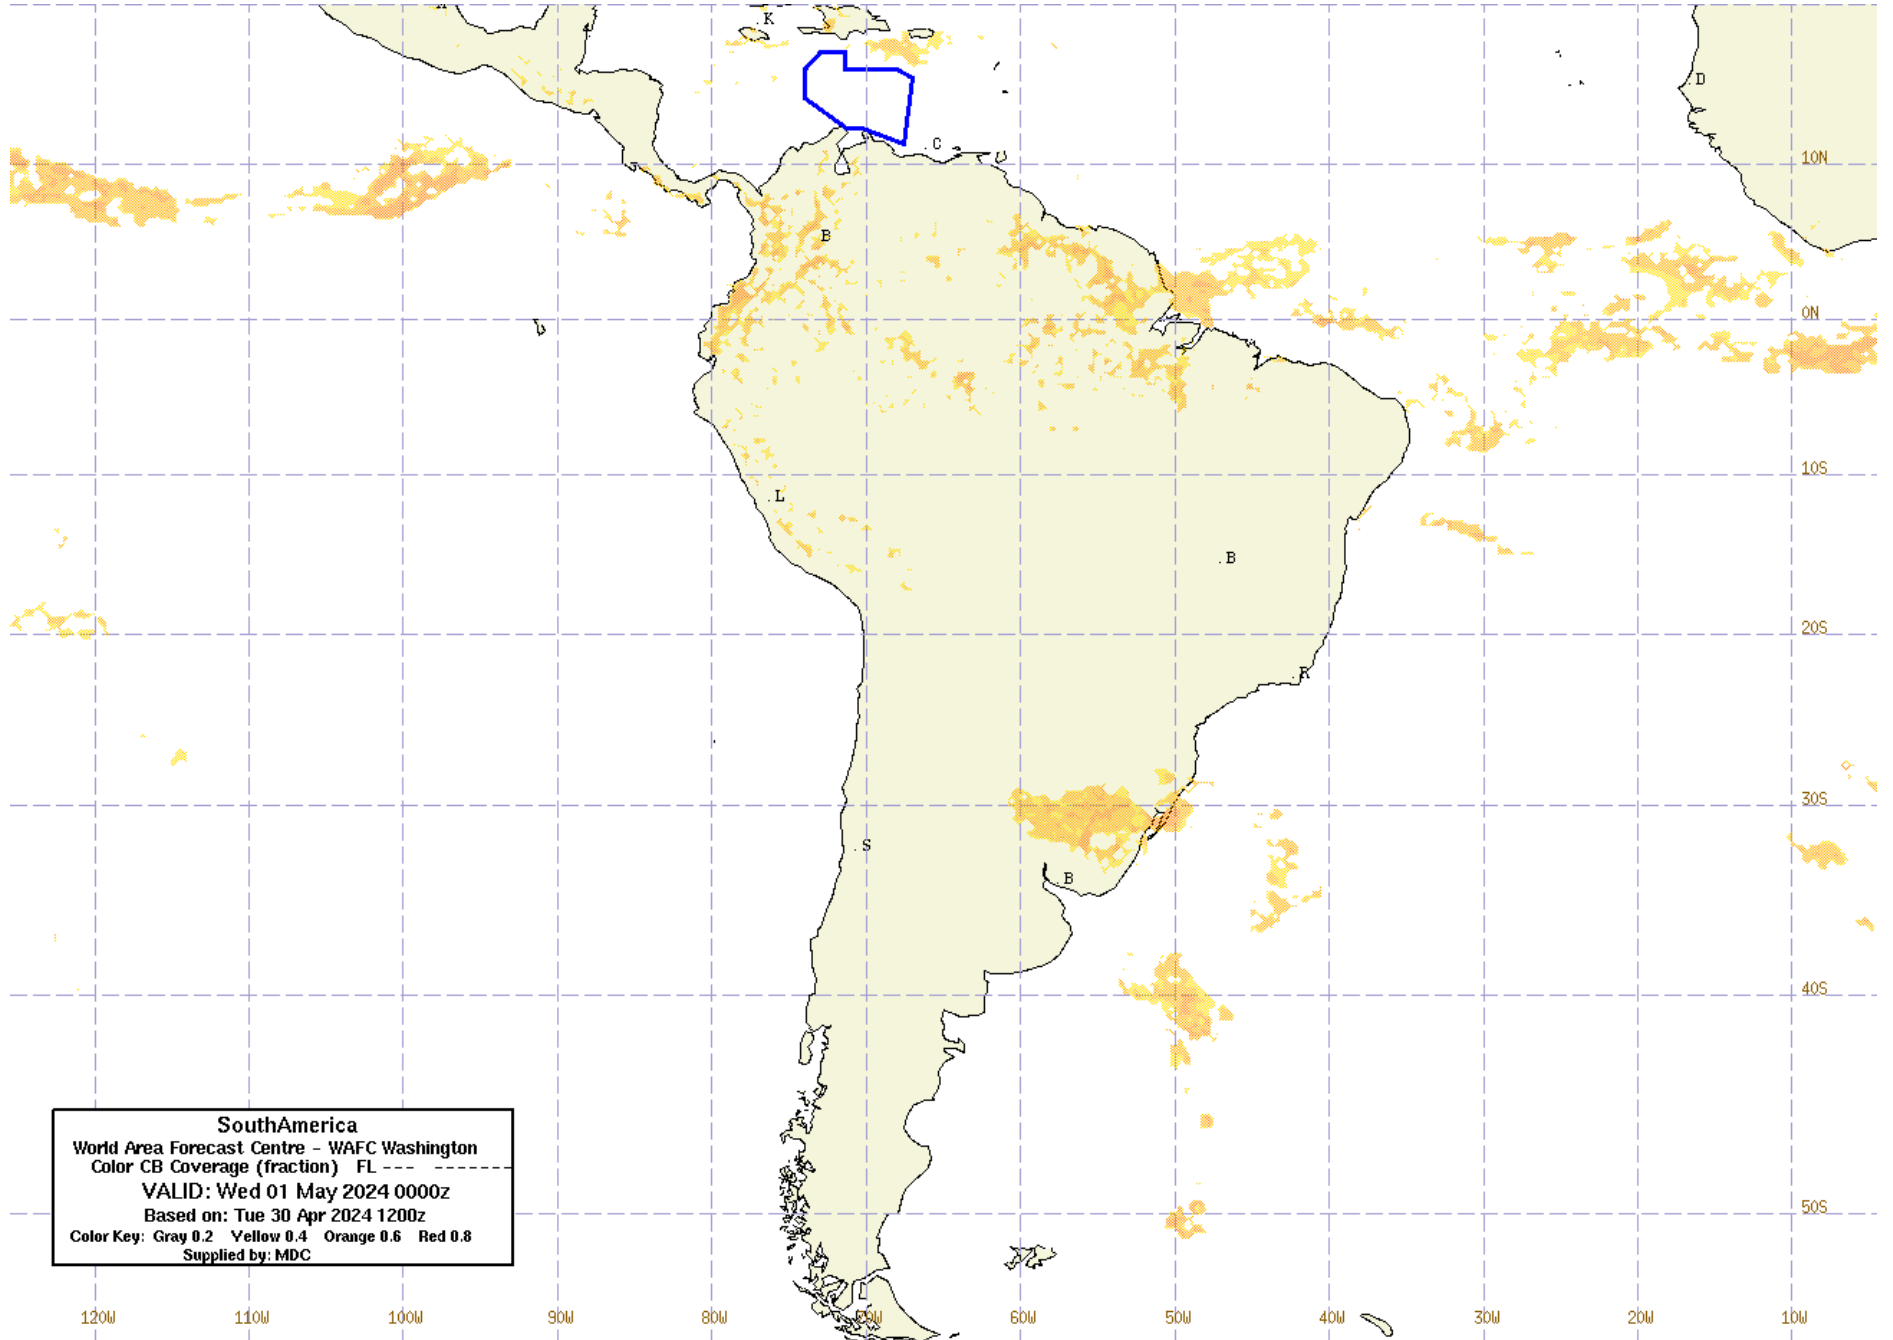

CB HOREXT WAFC Washington SouthAmerica H+12 Tue 30 Apr 2024 1200z