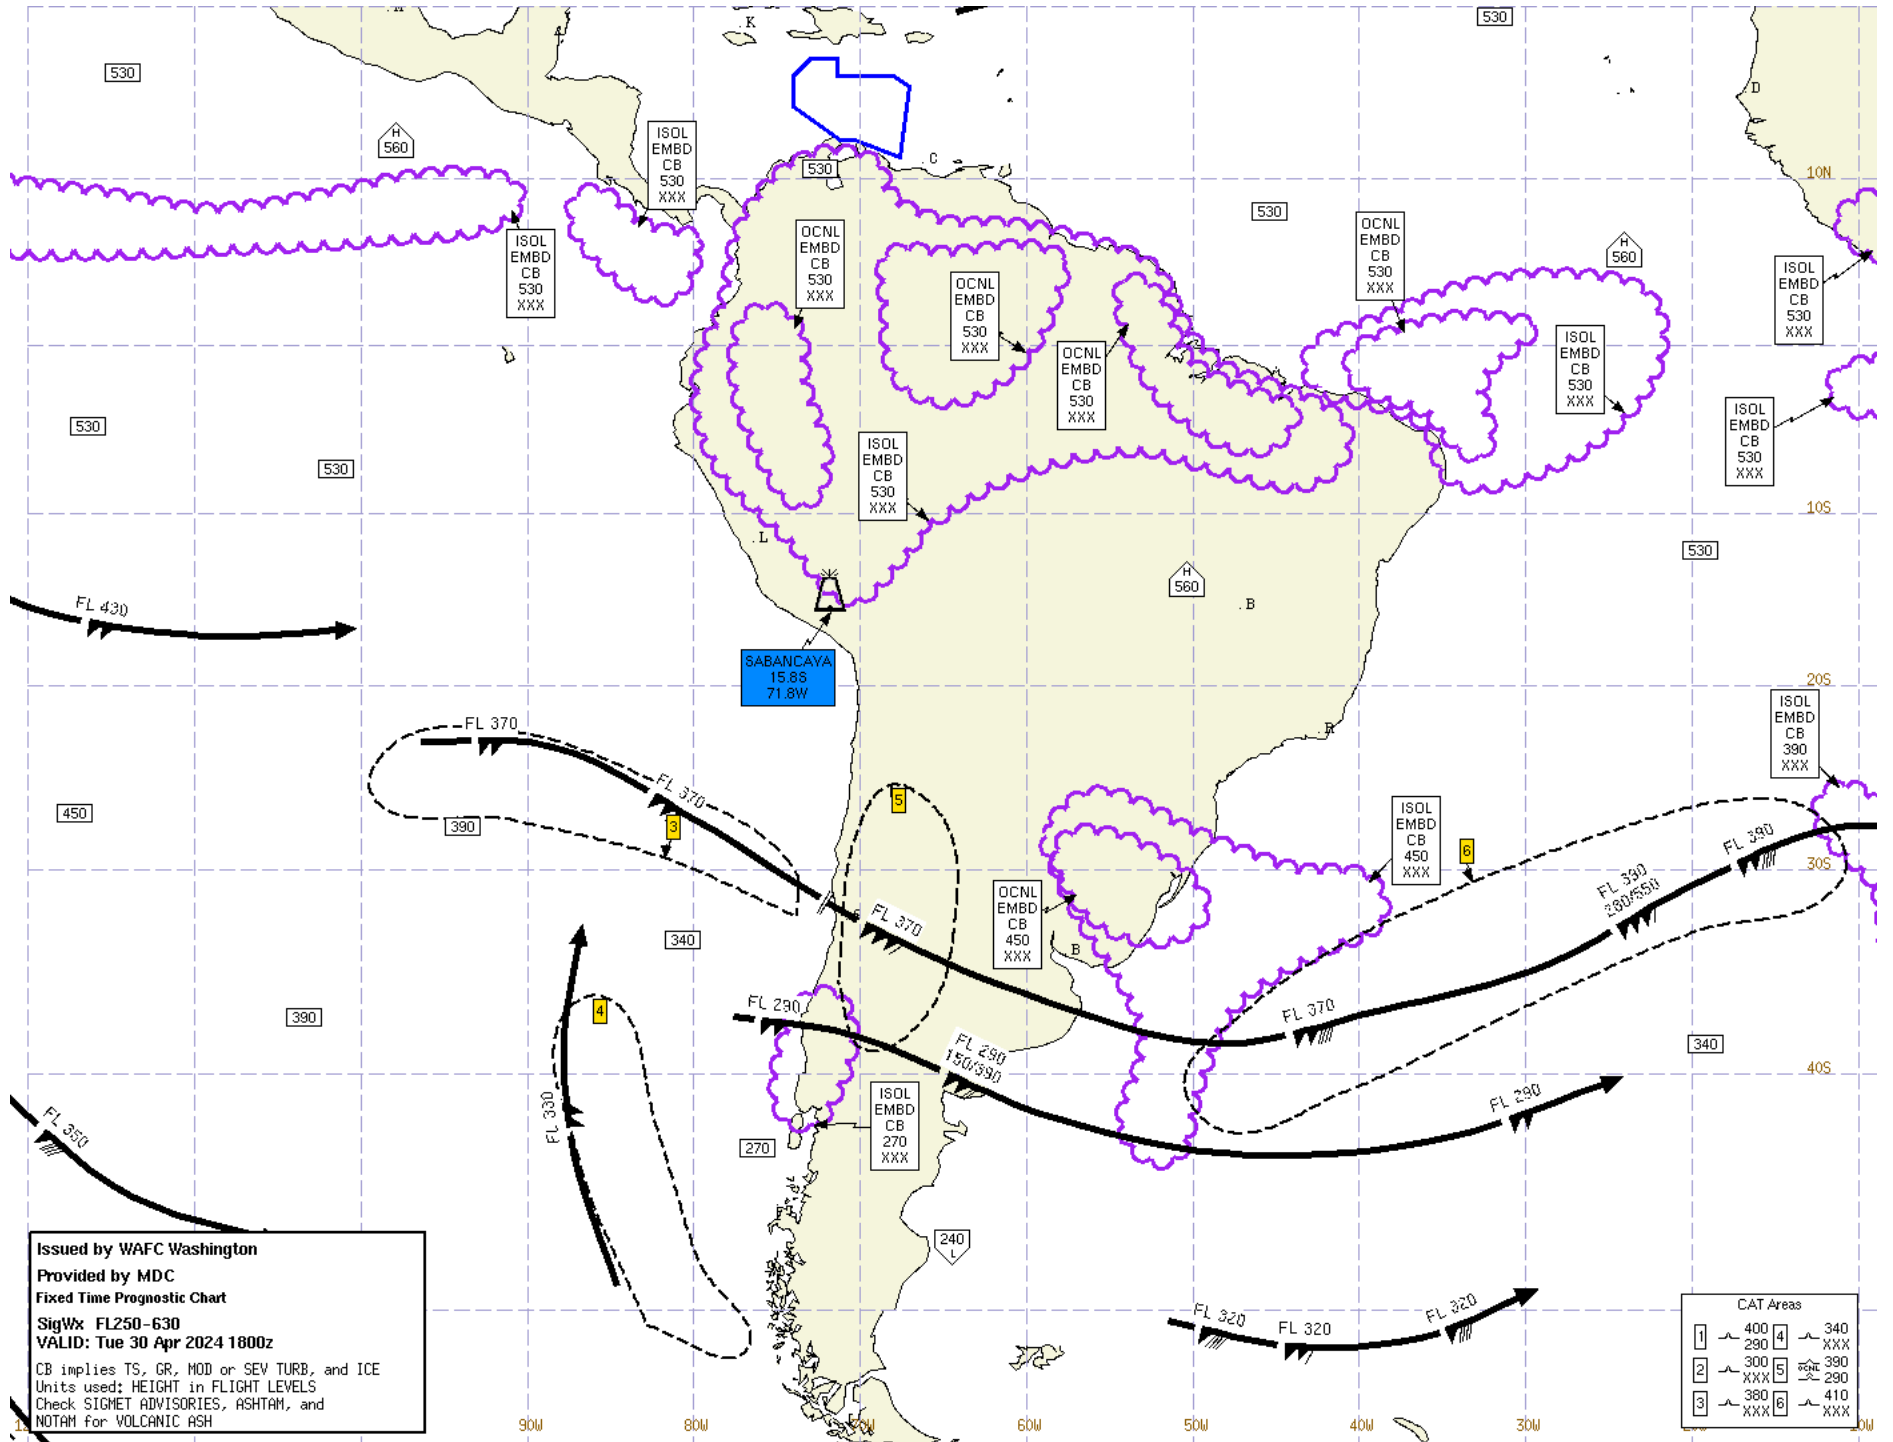

SigWx WAFC Washington SouthAmerica FL250-630 Tue 30 Apr 2024 1800z

Issued by WAFC Washington
Provided by MDC
Fixed Time Prognostic Chart
SigWx FL250-630
VALID: Tue 30 Apr 2024 1800z
CB implies TS, GR, MOD or SEV TURB, and ICE
Units used: HEIGHT in FLIGHT LEVELS
Check SIGMET ADVISORIES, ASHTAM, and
NOTAM for VOLCANIC ASH