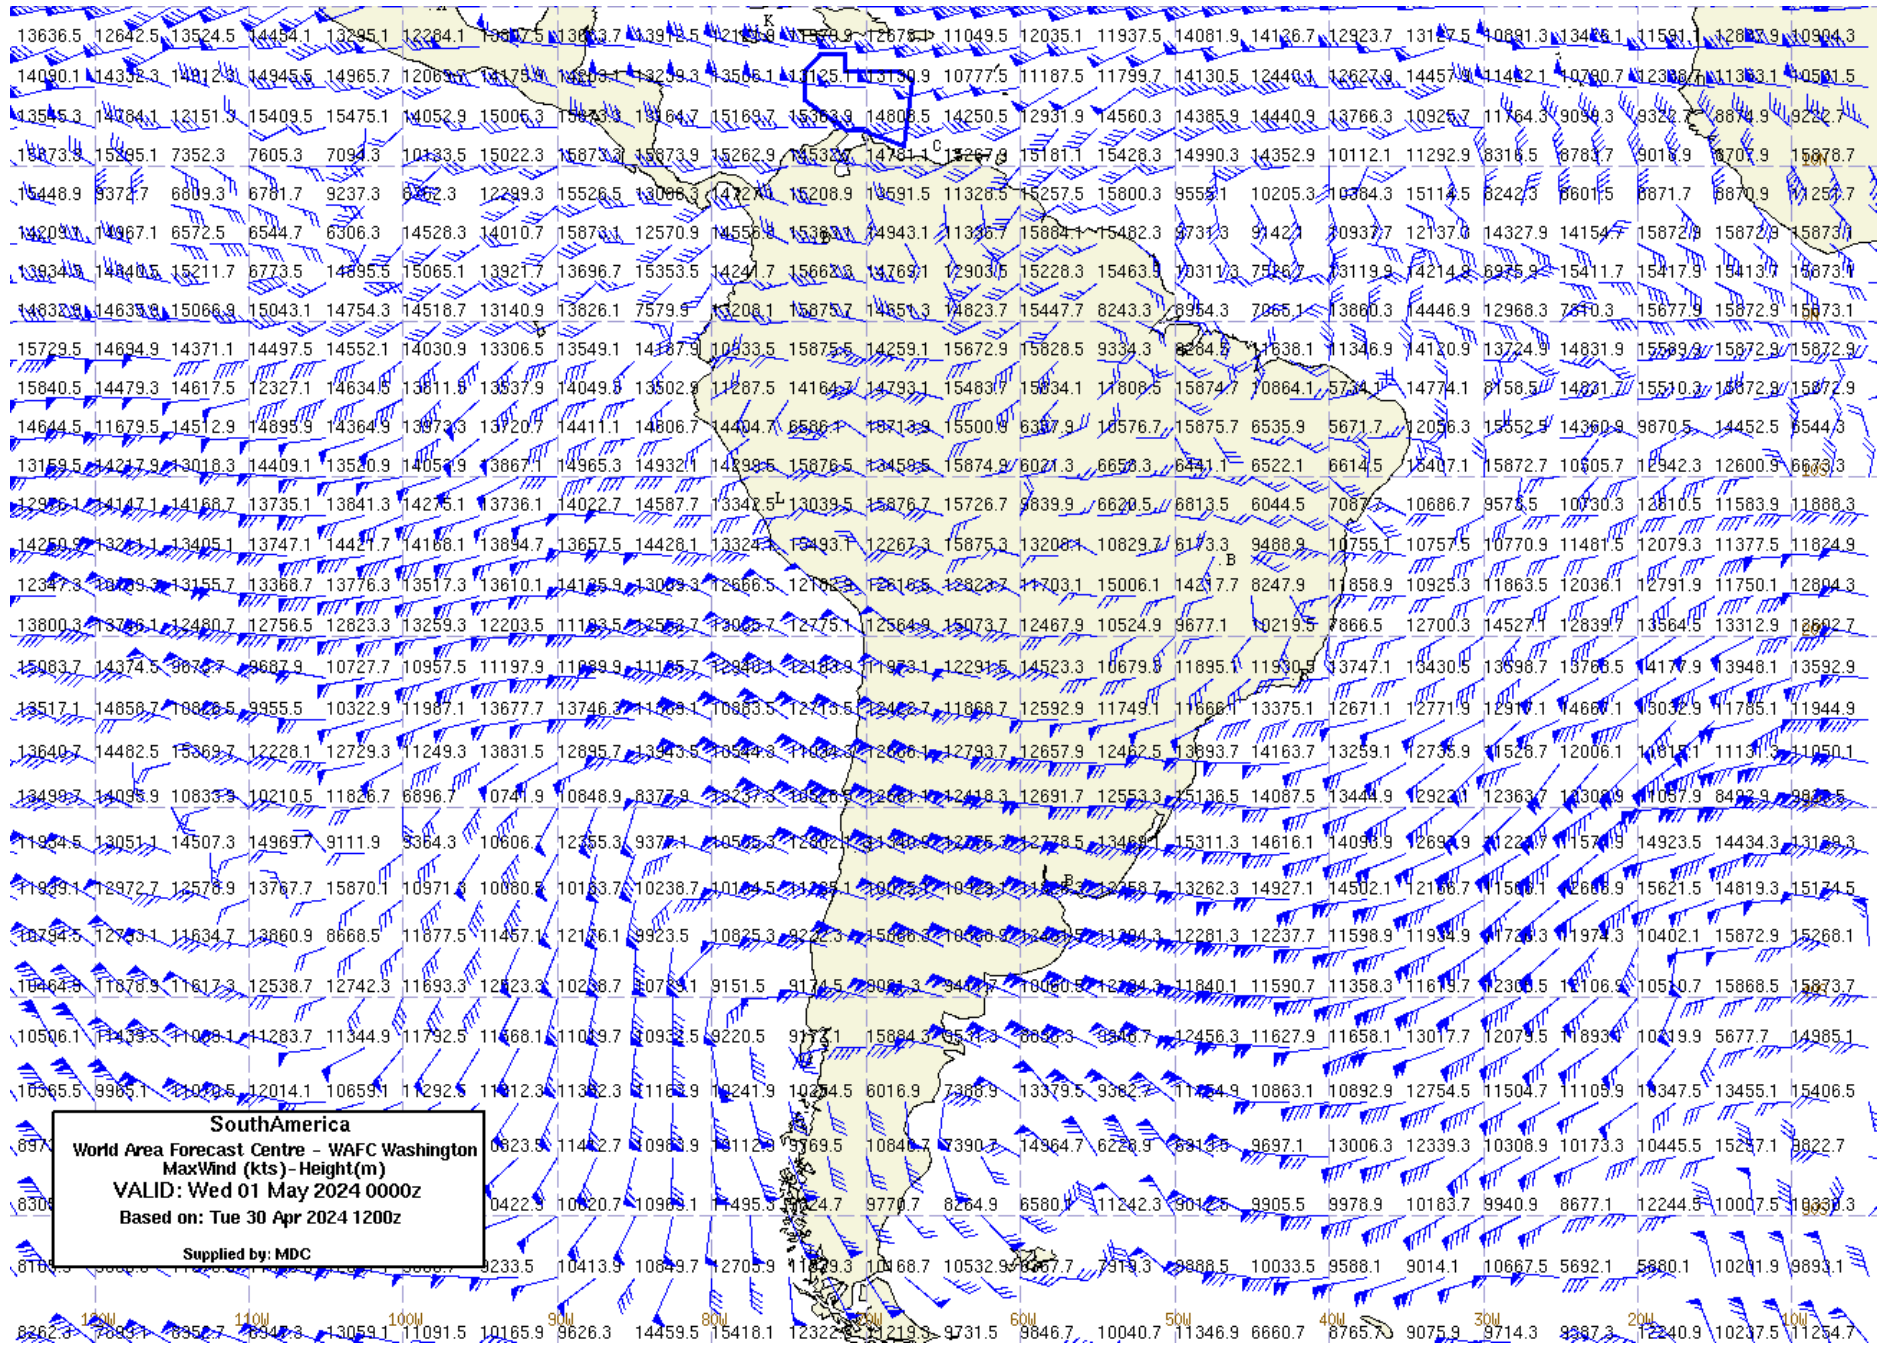

MaxWind-Height WAFc Washington SouthAmerica H+12 Tue 30 Apr 2024 1200z