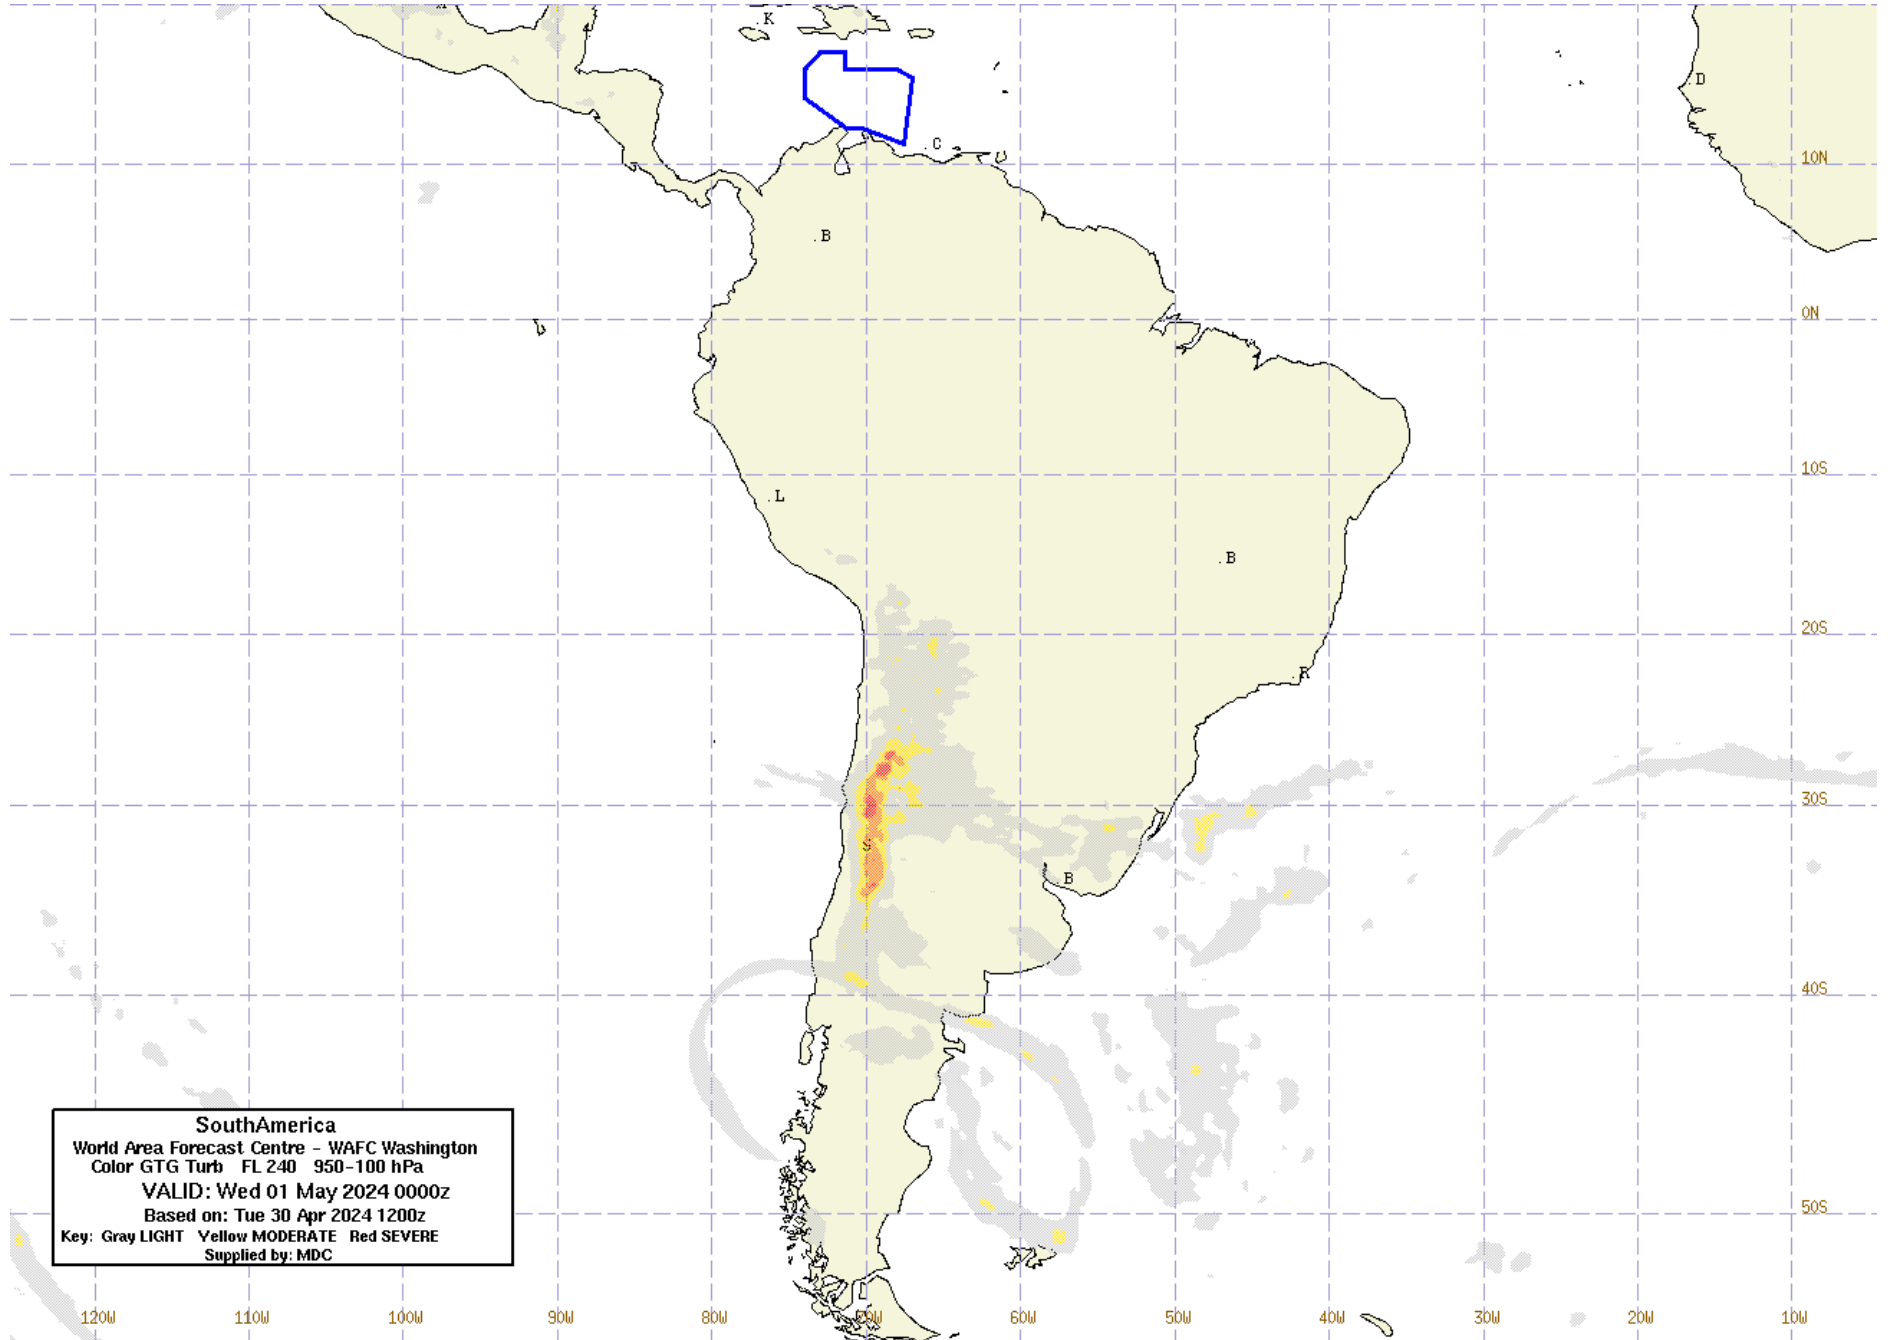

GTGTURB WAFC Washington SouthAmerica FL240 H+12 Tue 30 Apr 2024 1200z