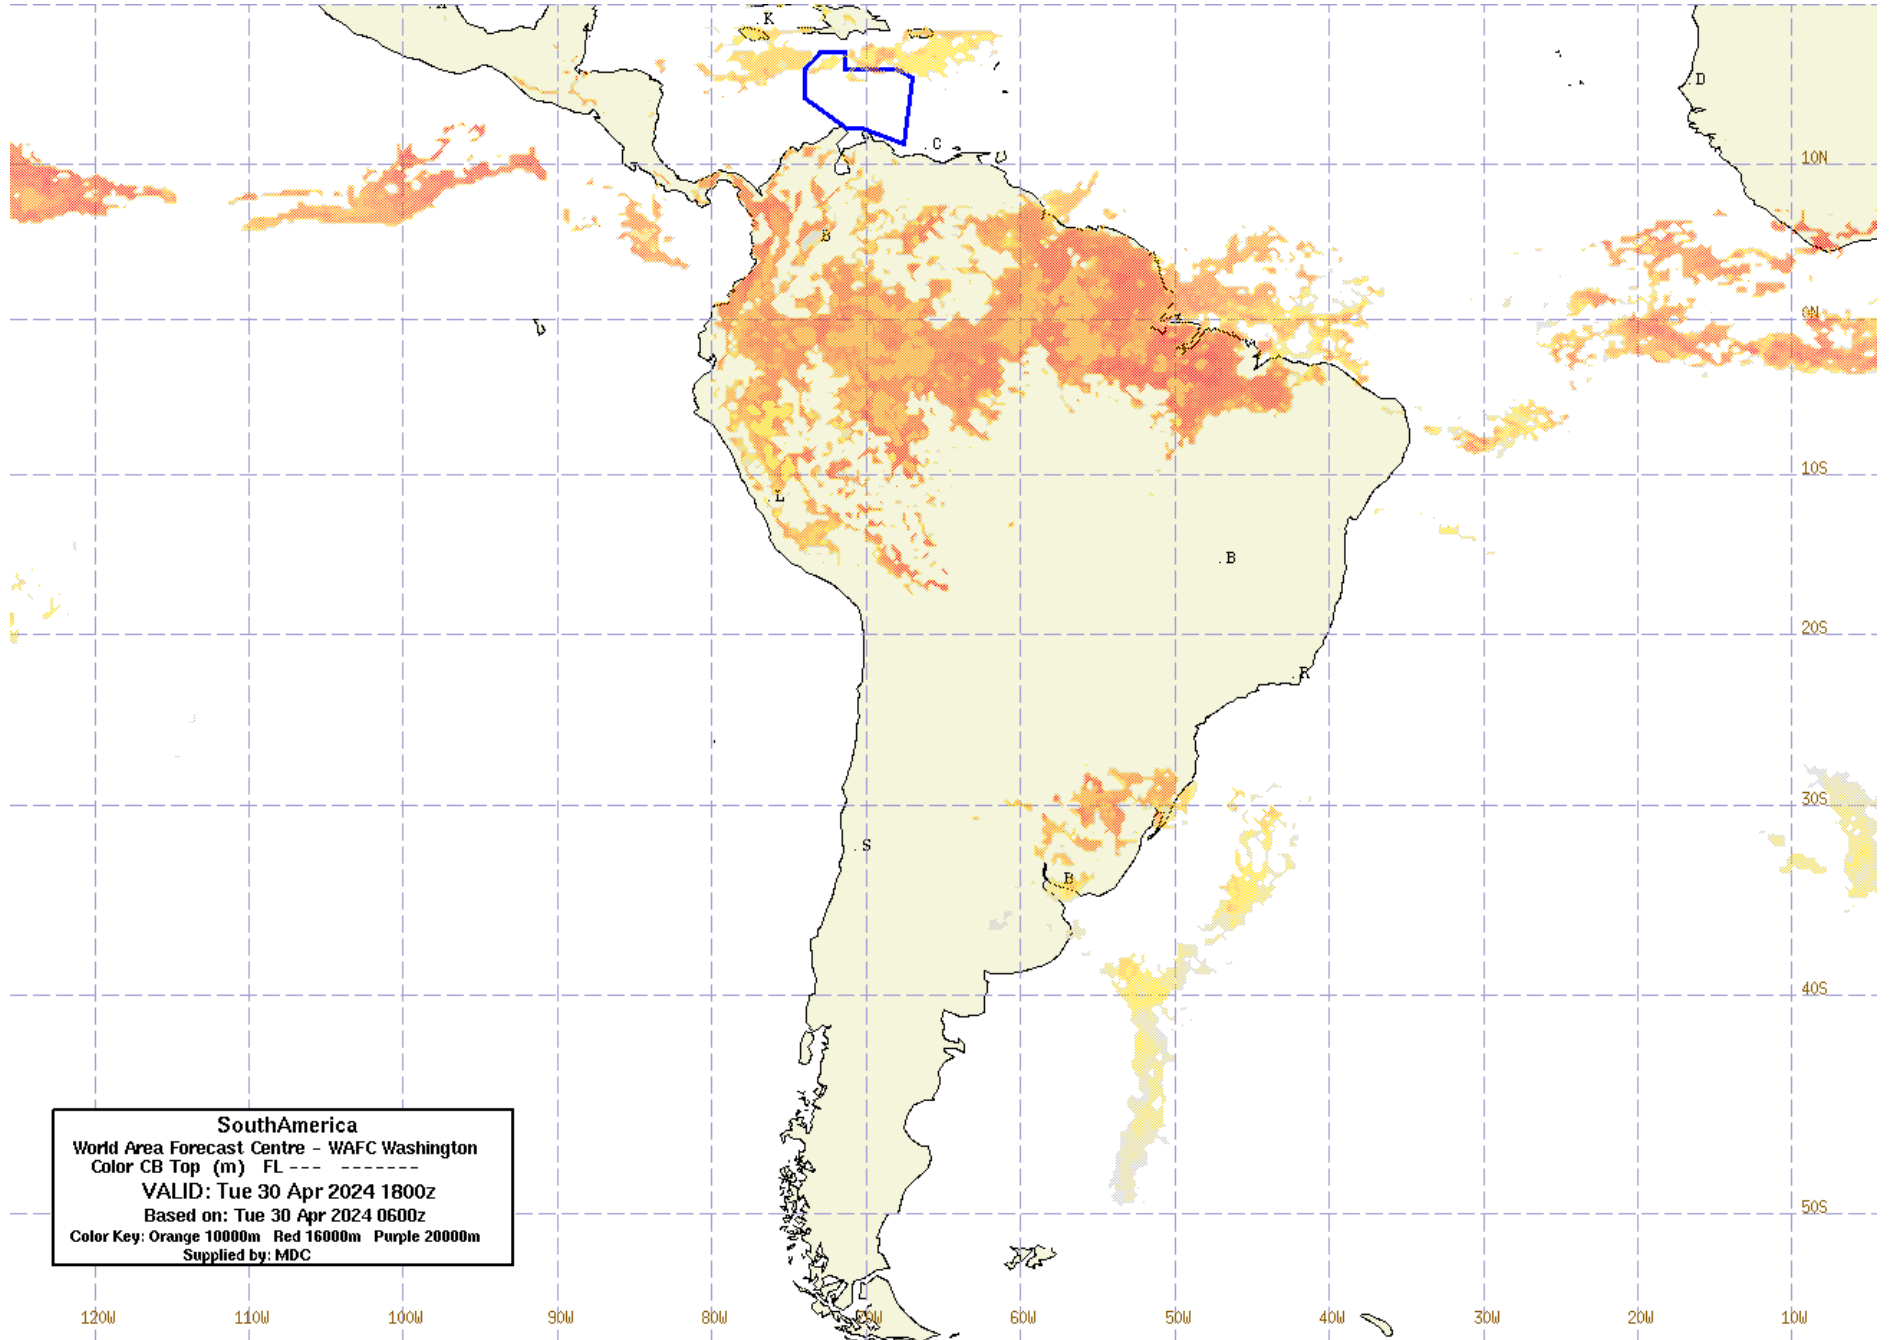

CB TOP WAFC Washington SouthAmerica H+12 Tue 30 Apr 2024 0600z

SouthAmerica
World Area Forecast Centre - WAFC Washington
Color CB Top (m) FL - - - - -
VALID: Tue 30 Apr 2024 1800z
Based on: Tue 30 Apr 2024 0600z
Color Key: Orange 10000m Red 16000m Purple 20000m
Supplied by: MDC